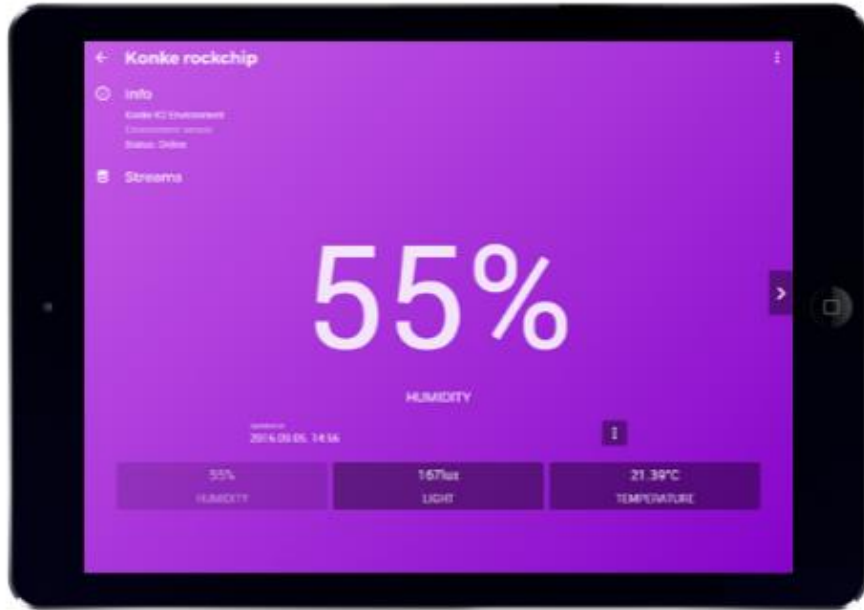

# CLOUD SOLUTION

Available for all subscriptions.

Remote Control

Device Manager

Automation

Dashboard Creator

Historical Data

Activity Feed