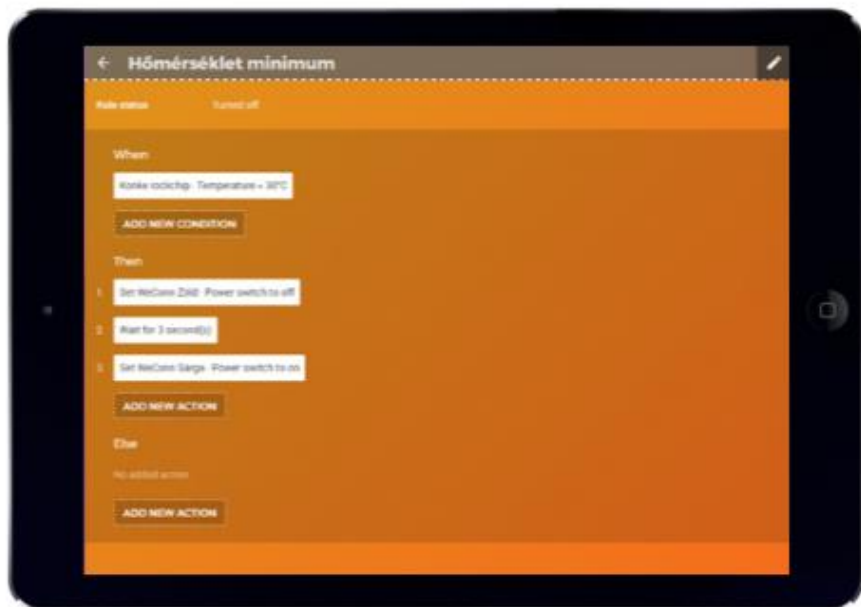

## • CLOUD SOLUTION •

Available for all subscriptions.

Remote Control

Device Manager

Automation

Dashboard Creator

Historical Data

Activity Feed